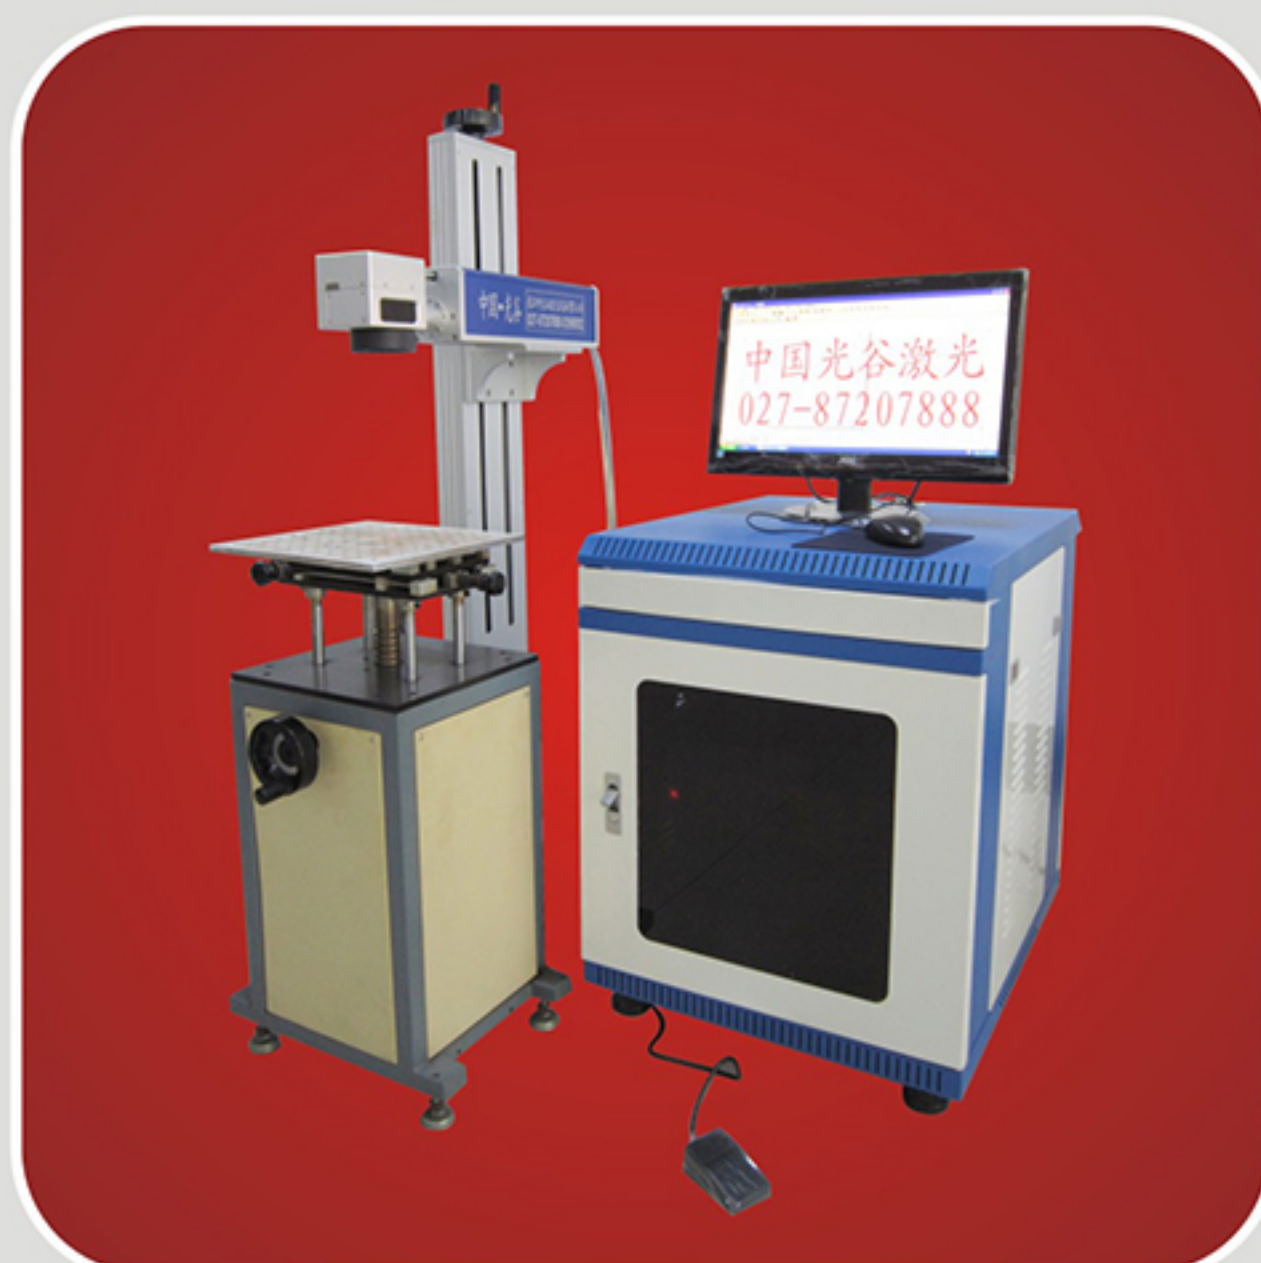

GGJG-600型光纤激光打标机  
GGJG-600 Type Fiber Laser  
Marking Machine

GGJG-600X型光纤旋转激光打标机  
GGJG-600x Type Fiber Laser  
Marking Machine Rotation

GGJG-600B型便携式激光打标机  
GGJG-600B Type Portable Laser  
Marking Machine

GGJG-600S型手持式激光打标机  
GGJG-600S Type Handheld Laser  
Marking Machine

GGJG-600-F型分体式光纤激光打标机  
GGJG-600-F Type Split Fiber Laser  
Marking Machine

GGJG-600G高端精密型光纤激光打标机  
GGJG-600G Type High Precision Fiber Laser  
Marking Machine