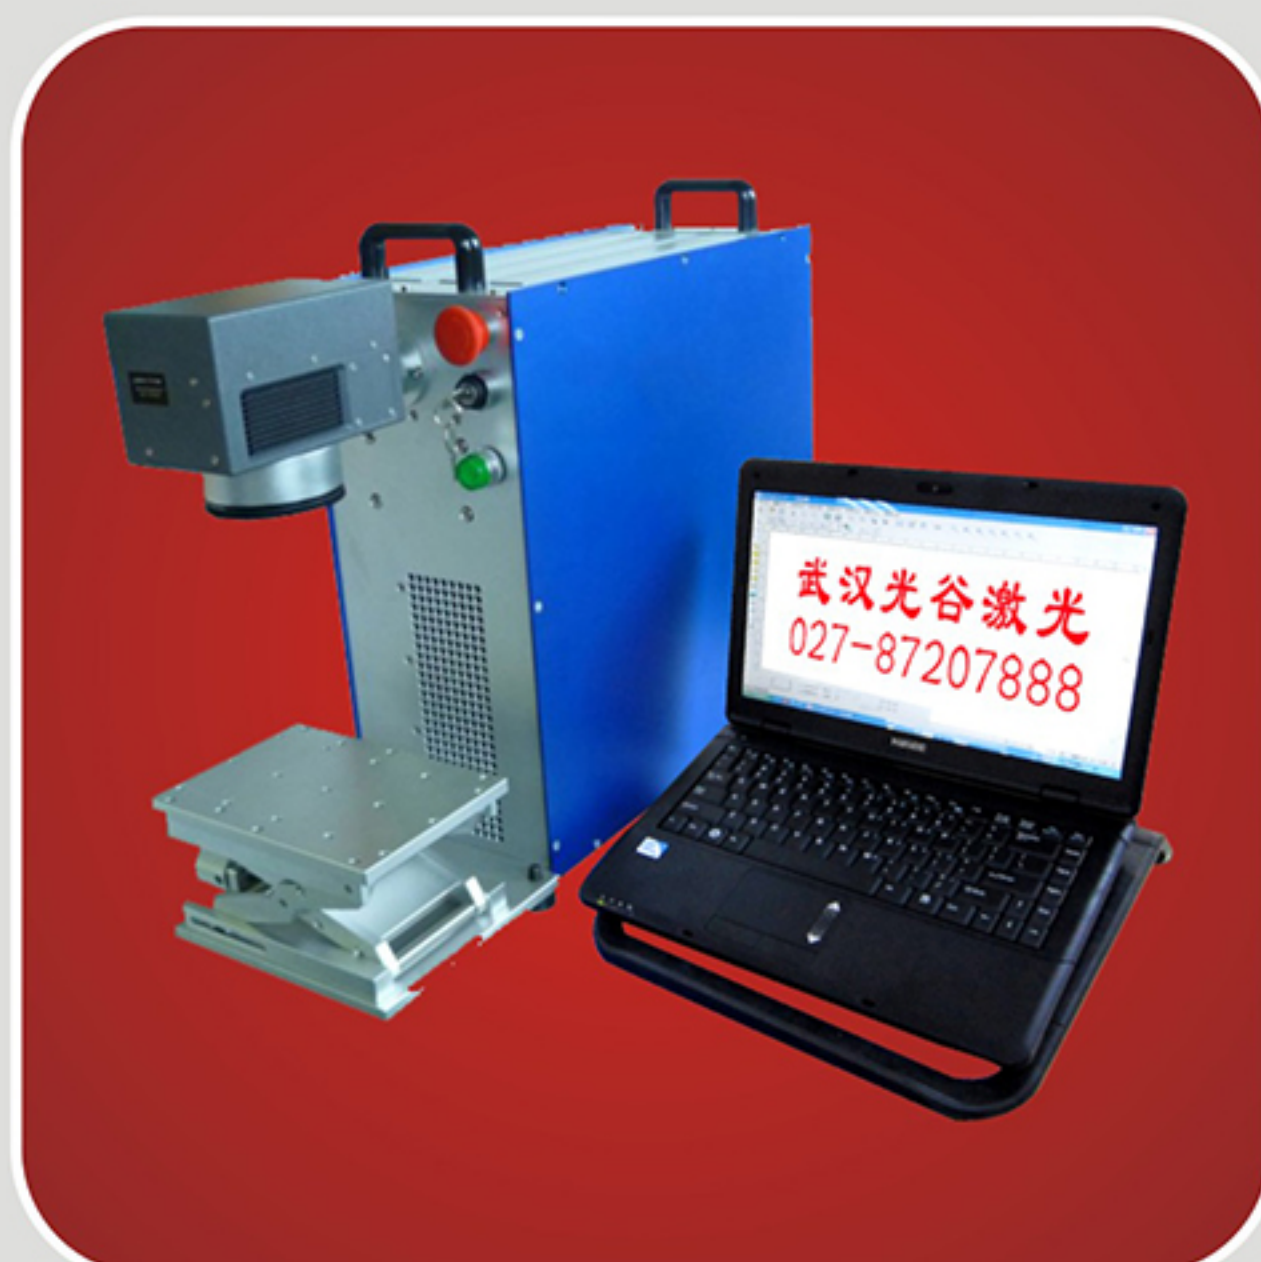

GGJG-600型光纤激光打标机  
GGJG-600 Type Fiber Laser  
Marking Machine

GGJG-600X型光纤旋转激光打标机  
GGJG-600x Type Fiber Laser  
Marking Machine Rotation

GGJG-600B型便携式激光打标机  
GGJG-600B Type Portable Laser  
Marking Machine

GGJG-600S型手持式激光打标机  
GGJG-600S Type Handheld Laser  
Marking Machine

GGJG-600-F型分体式光纤激光打标机  
GGJG-600-F Type Split Fiber Laser  
Marking Machine

GGJG-600G高端精密型光纤激光打标机  
GGJG-600G Type High Precision Fiber Laser  
Marking Machine