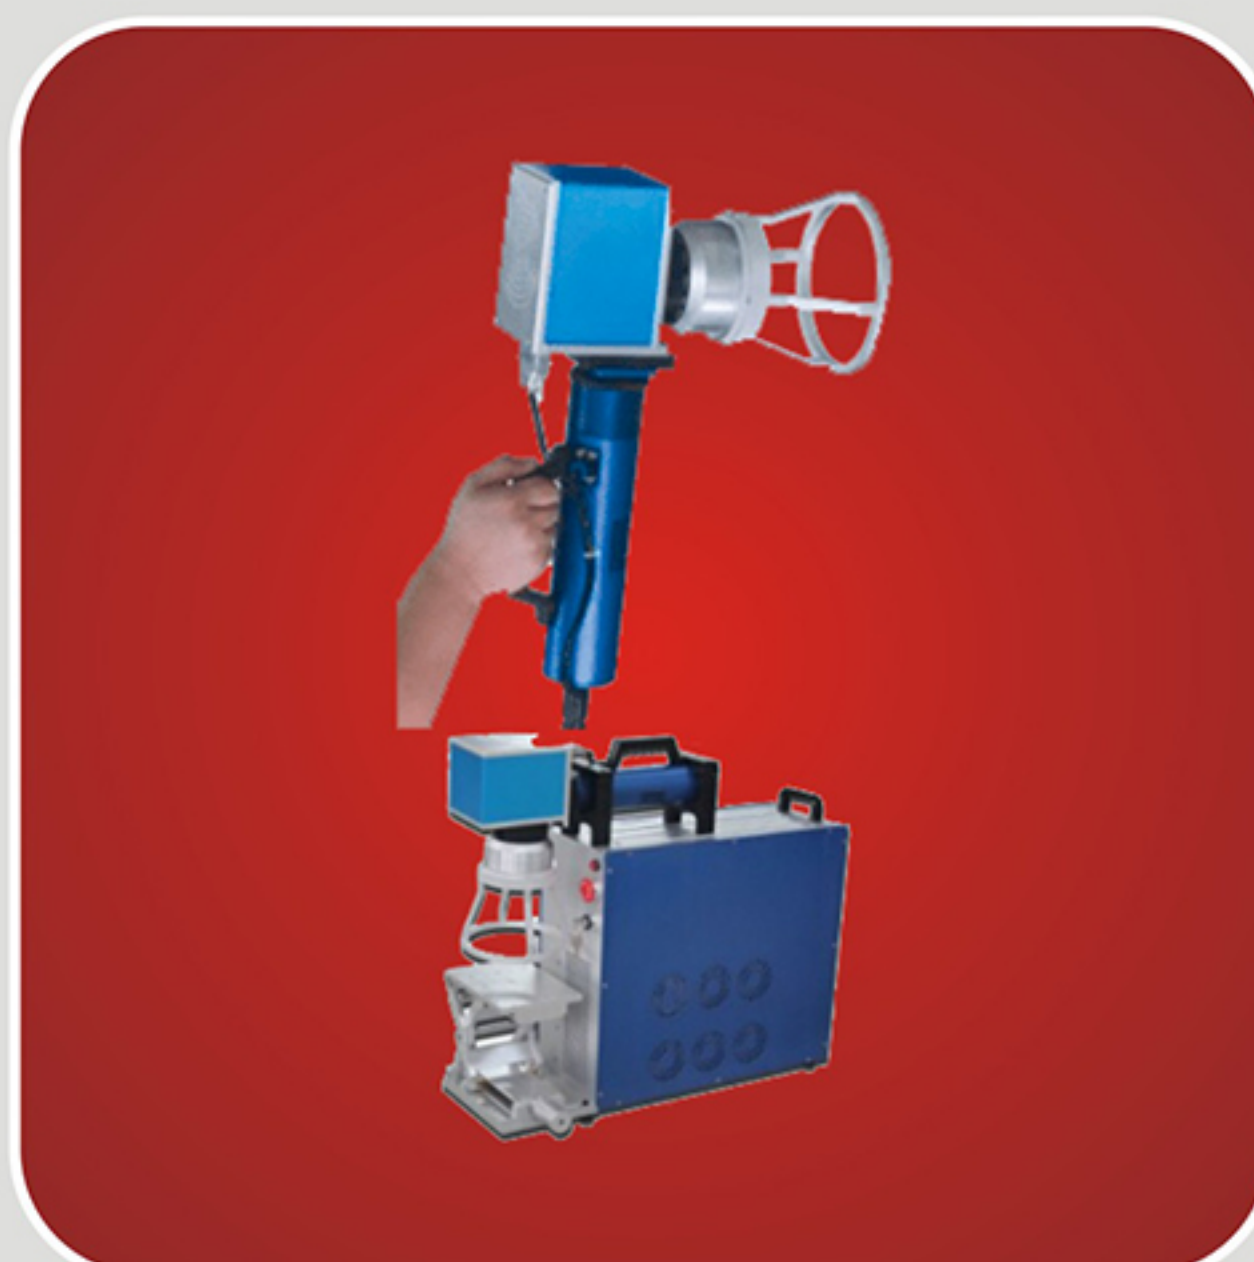

GGJG-600型光纤激光打标机  
GGJG-600 Type Fiber Laser  
Marking Machine

GGJG-600X型光纤旋转激光打标机  
GGJG-600x Type Fiber Laser  
Marking Machine Rotation

GGJG-600B型便携式激光打标机  
GGJG-600B Type Portable Laser  
Marking Machine

GGJG-600S型手持式激光打标机  
GGJG-600S Type Handheld Laser  
Marking Machine

GGJG-600-F型分体式光纤激光打标机  
GGJG-600-F Type Split Fiber Laser  
Marking Machine

GGJG-600G高端精密型光纤激光打标机  
GGJG-600G Type High Precision Fiber Laser  
Marking Machine