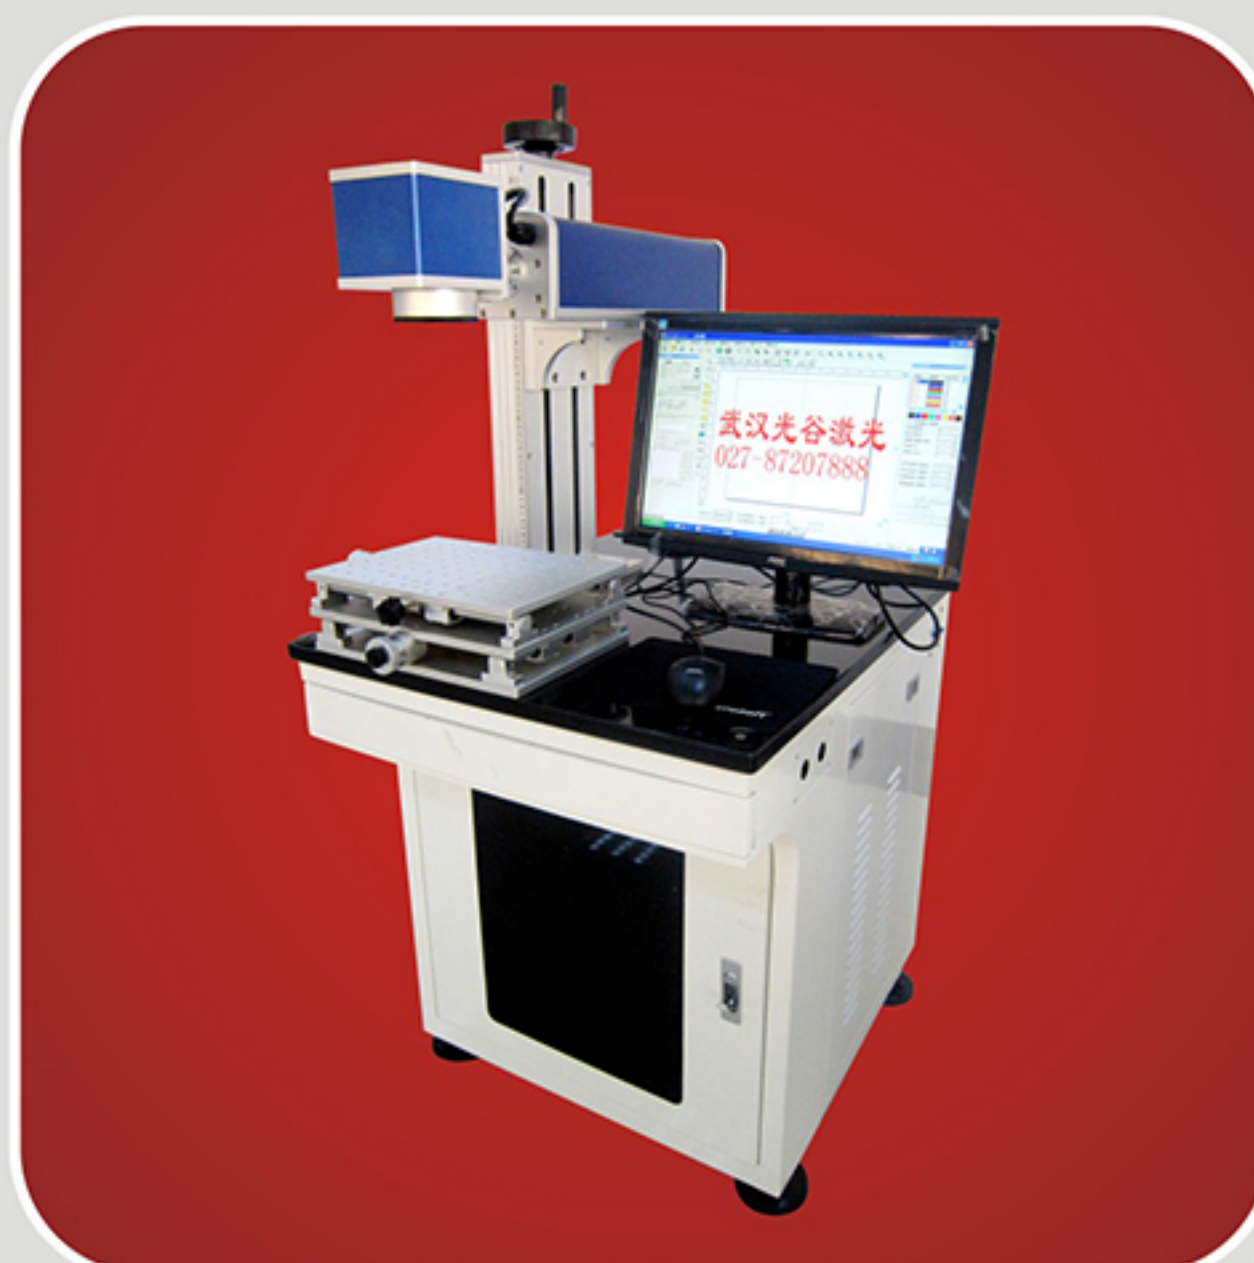

GGJG-600型光纤激光打标机  
GGJG-600 Type Fiber Laser  
Marking Machine

GGJG-600X型光纤旋转激光打标机  
GGJG-600x Type Fiber Laser  
Marking Machine Rotation

GGJG-600B型便携式激光打标机  
GGJG-600B Type Portable Laser  
Marking Machine

GGJG-600S型手持式激光打标机  
GGJG-600S Type Handheld Laser  
Marking Machine

GGJG-600-F型分体式光纤激光打标机  
GGJG-600-F Type Split Fiber Laser  
Marking Machine

GGJG-600G高端精密型光纤激光打标机  
GGJG-600G Type High Precision Fiber Laser  
Marking Machine